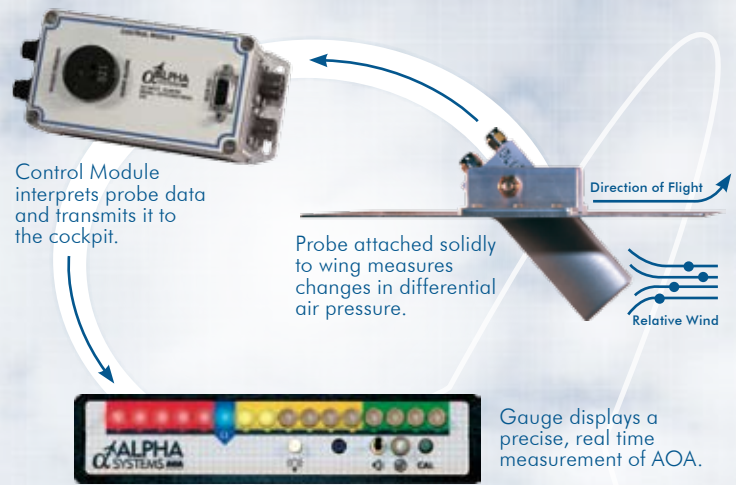

Indicates the slowest possible approach and touchdown speeds. *(Shorter ground roll!)*

Enables the pilot to maximize their aircraft's performance during normal and emergency operations.

Student pilots have better control of their aircraft and gain a better understanding of stalls and angle of attack.

Helps a pilot maintain maximum control during takeoffs, approach and departure turns, descents and landings - land or water.

Maximum performance during takeoffs and landings.

Best angle (Vx) of climb.

Provides instantaneous indication of aircraft performance during all phases of flight.

Quantitative indication of lift available during aerobatics.

A reliable backup to the air speed indicator.

Works exceptionally well with STOL conversions and vortex generators.

Enables pilots to maximize STOL performance.

The Alpha Systems AOA is a pressure differential instrument that integrates airspeed and angle of attack into one instantaneous, continuous and reliable readout. The Alpha Systems AOA is immediately responsive to changes in speed, angle of attack and wind conditions. The Alpha Systems AOA automatically compensates for aircraft weight, altitude and temperature.