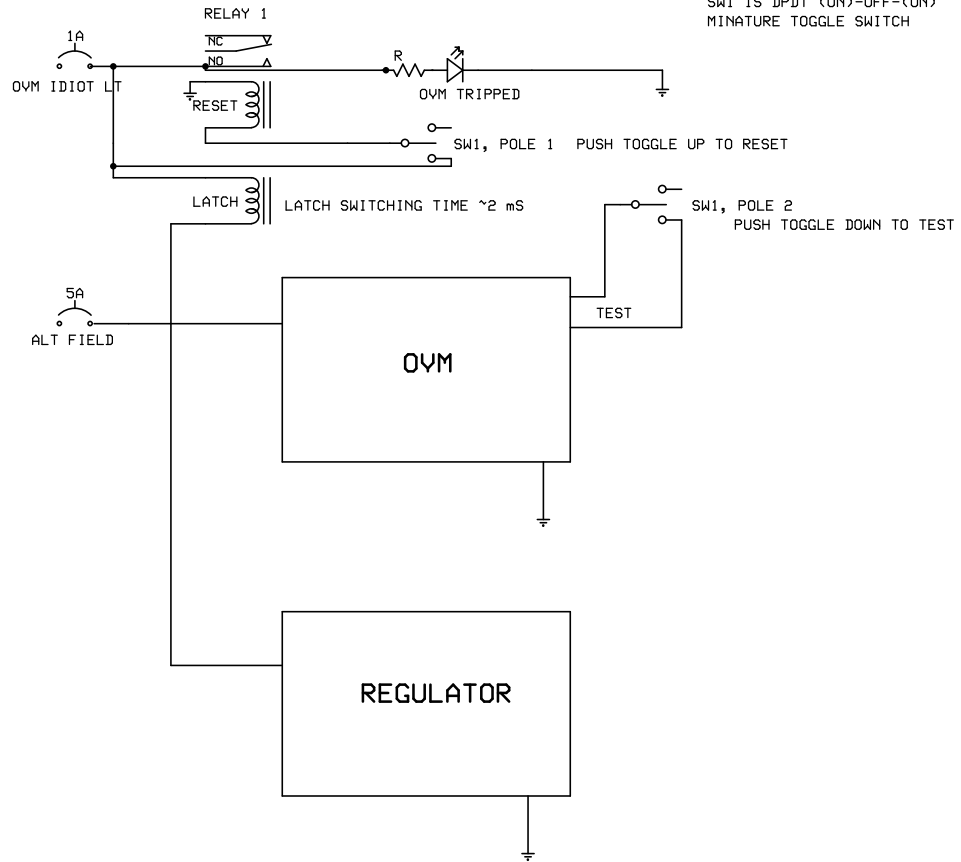

RELAY 1 IS DPDT, 2-COIL LATCHING RELAY

SW1 IS DPDT (ON)-OFF-(ON)  
MINATURE TOGGLE SWITCH

Skyhook Avionics  
Info@SkyhookAvionics.com

OVM TRIP IDIOT LIGHT

JEFFREY LUCKEY

Rev 1.0

09/21/2023