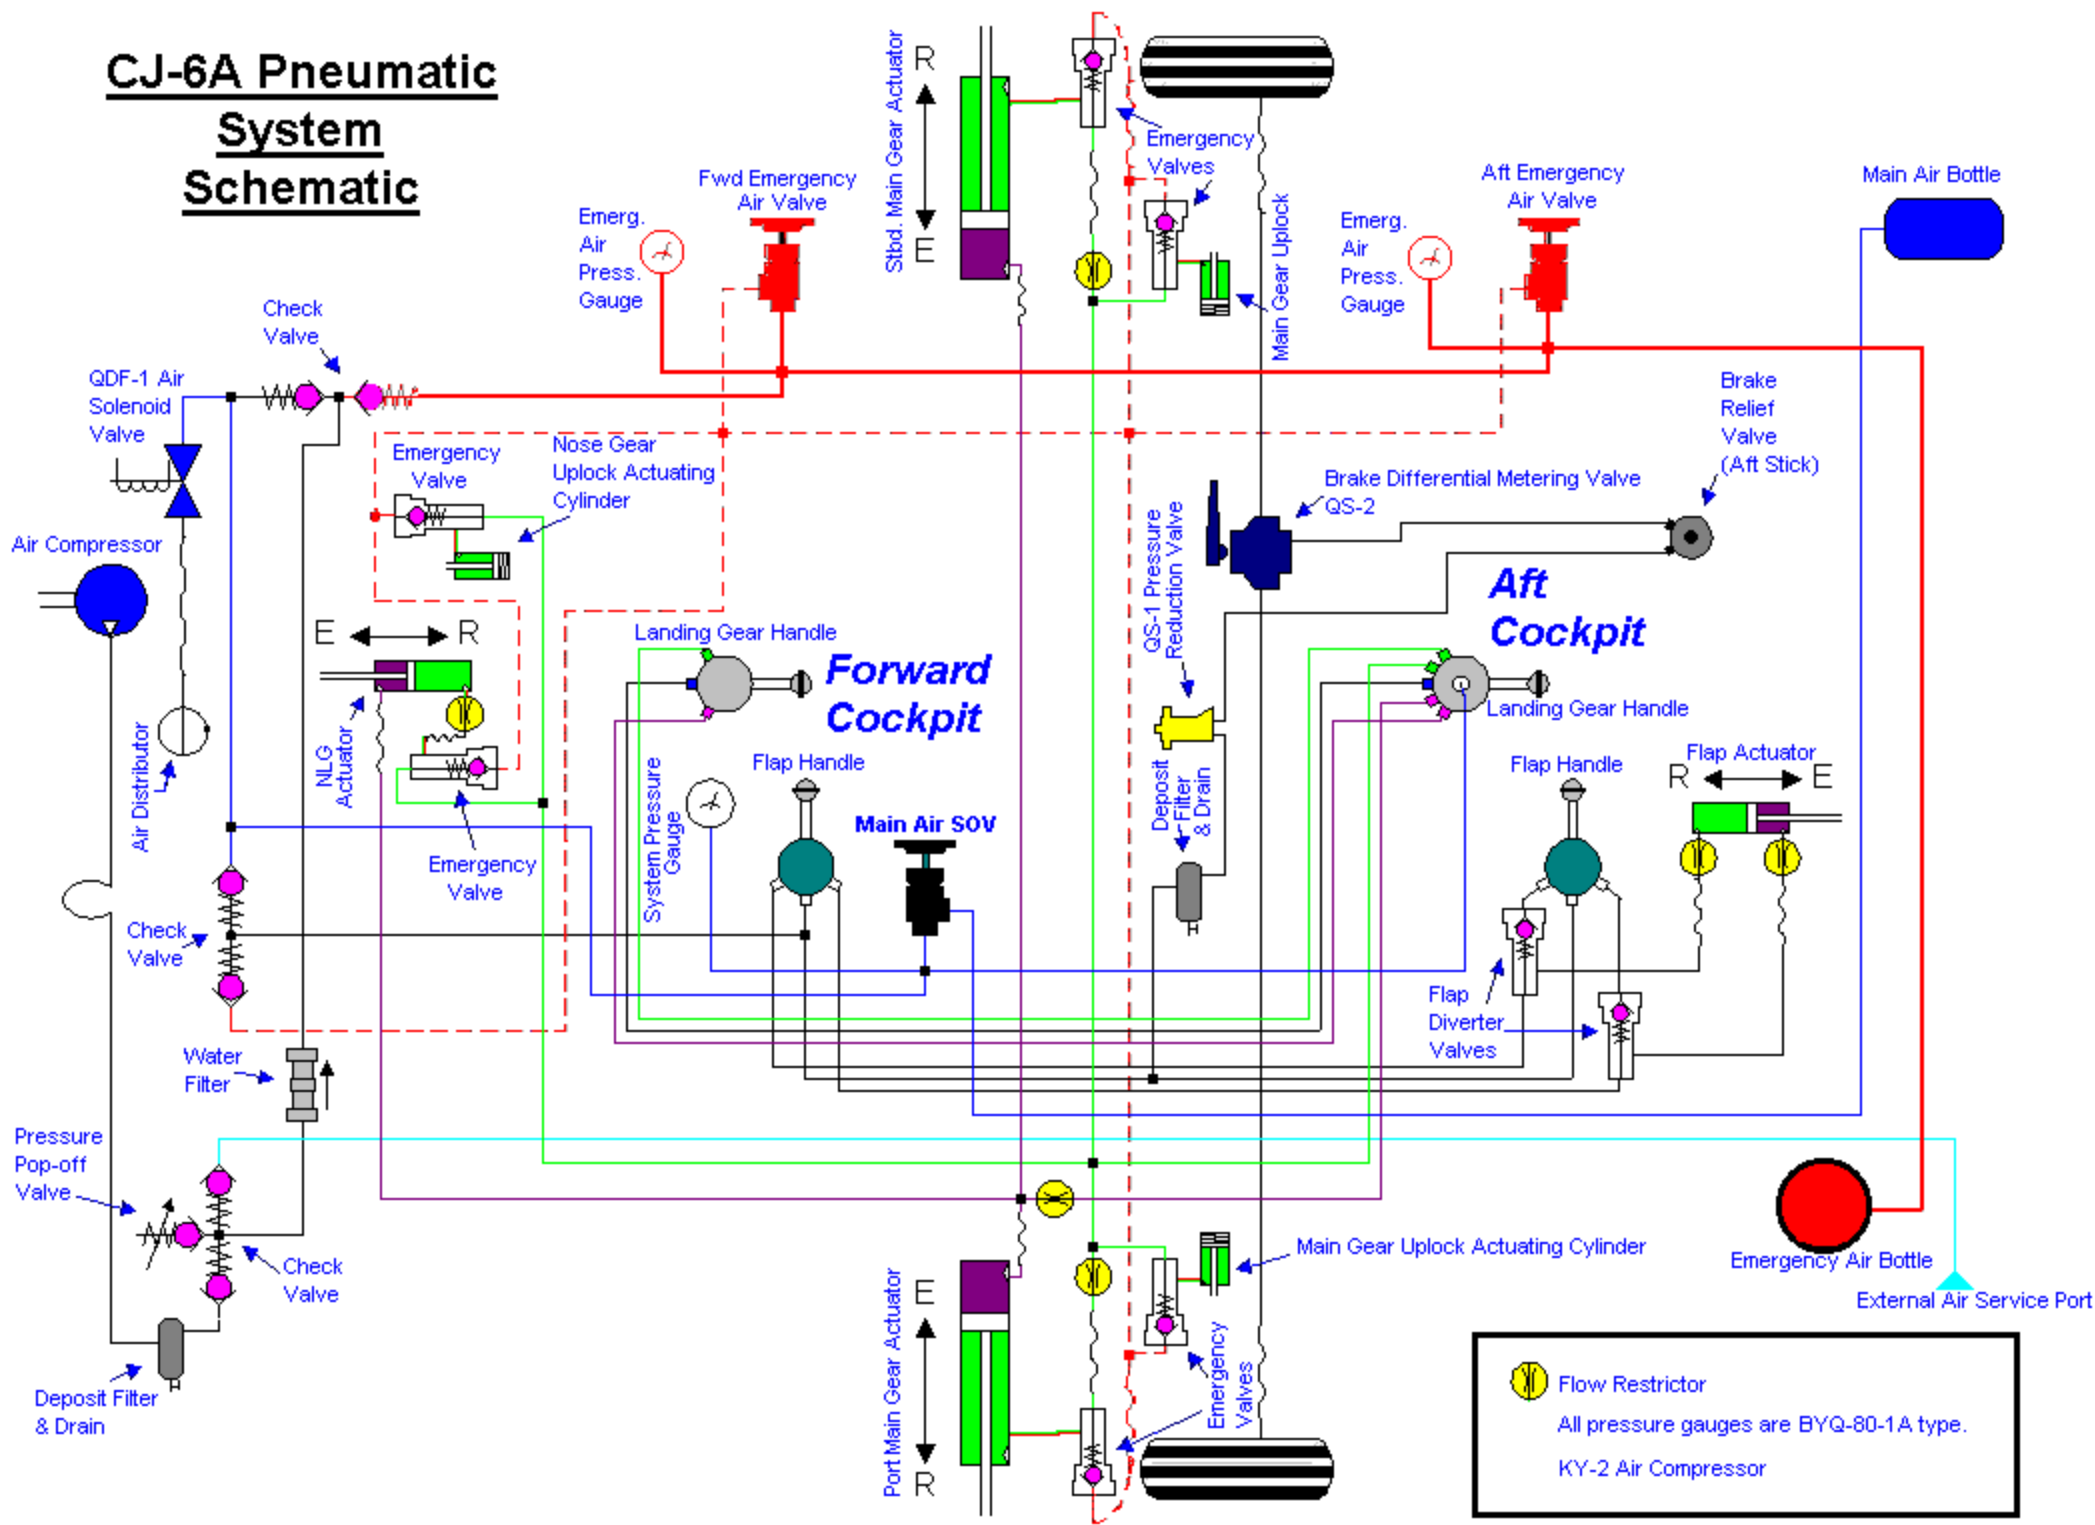

CJ-6A Pneumatic System Schematic

 Flow Restrictor
 All pressure gauges are BYQ-80-1A type.
 KY-2 Air Compressor