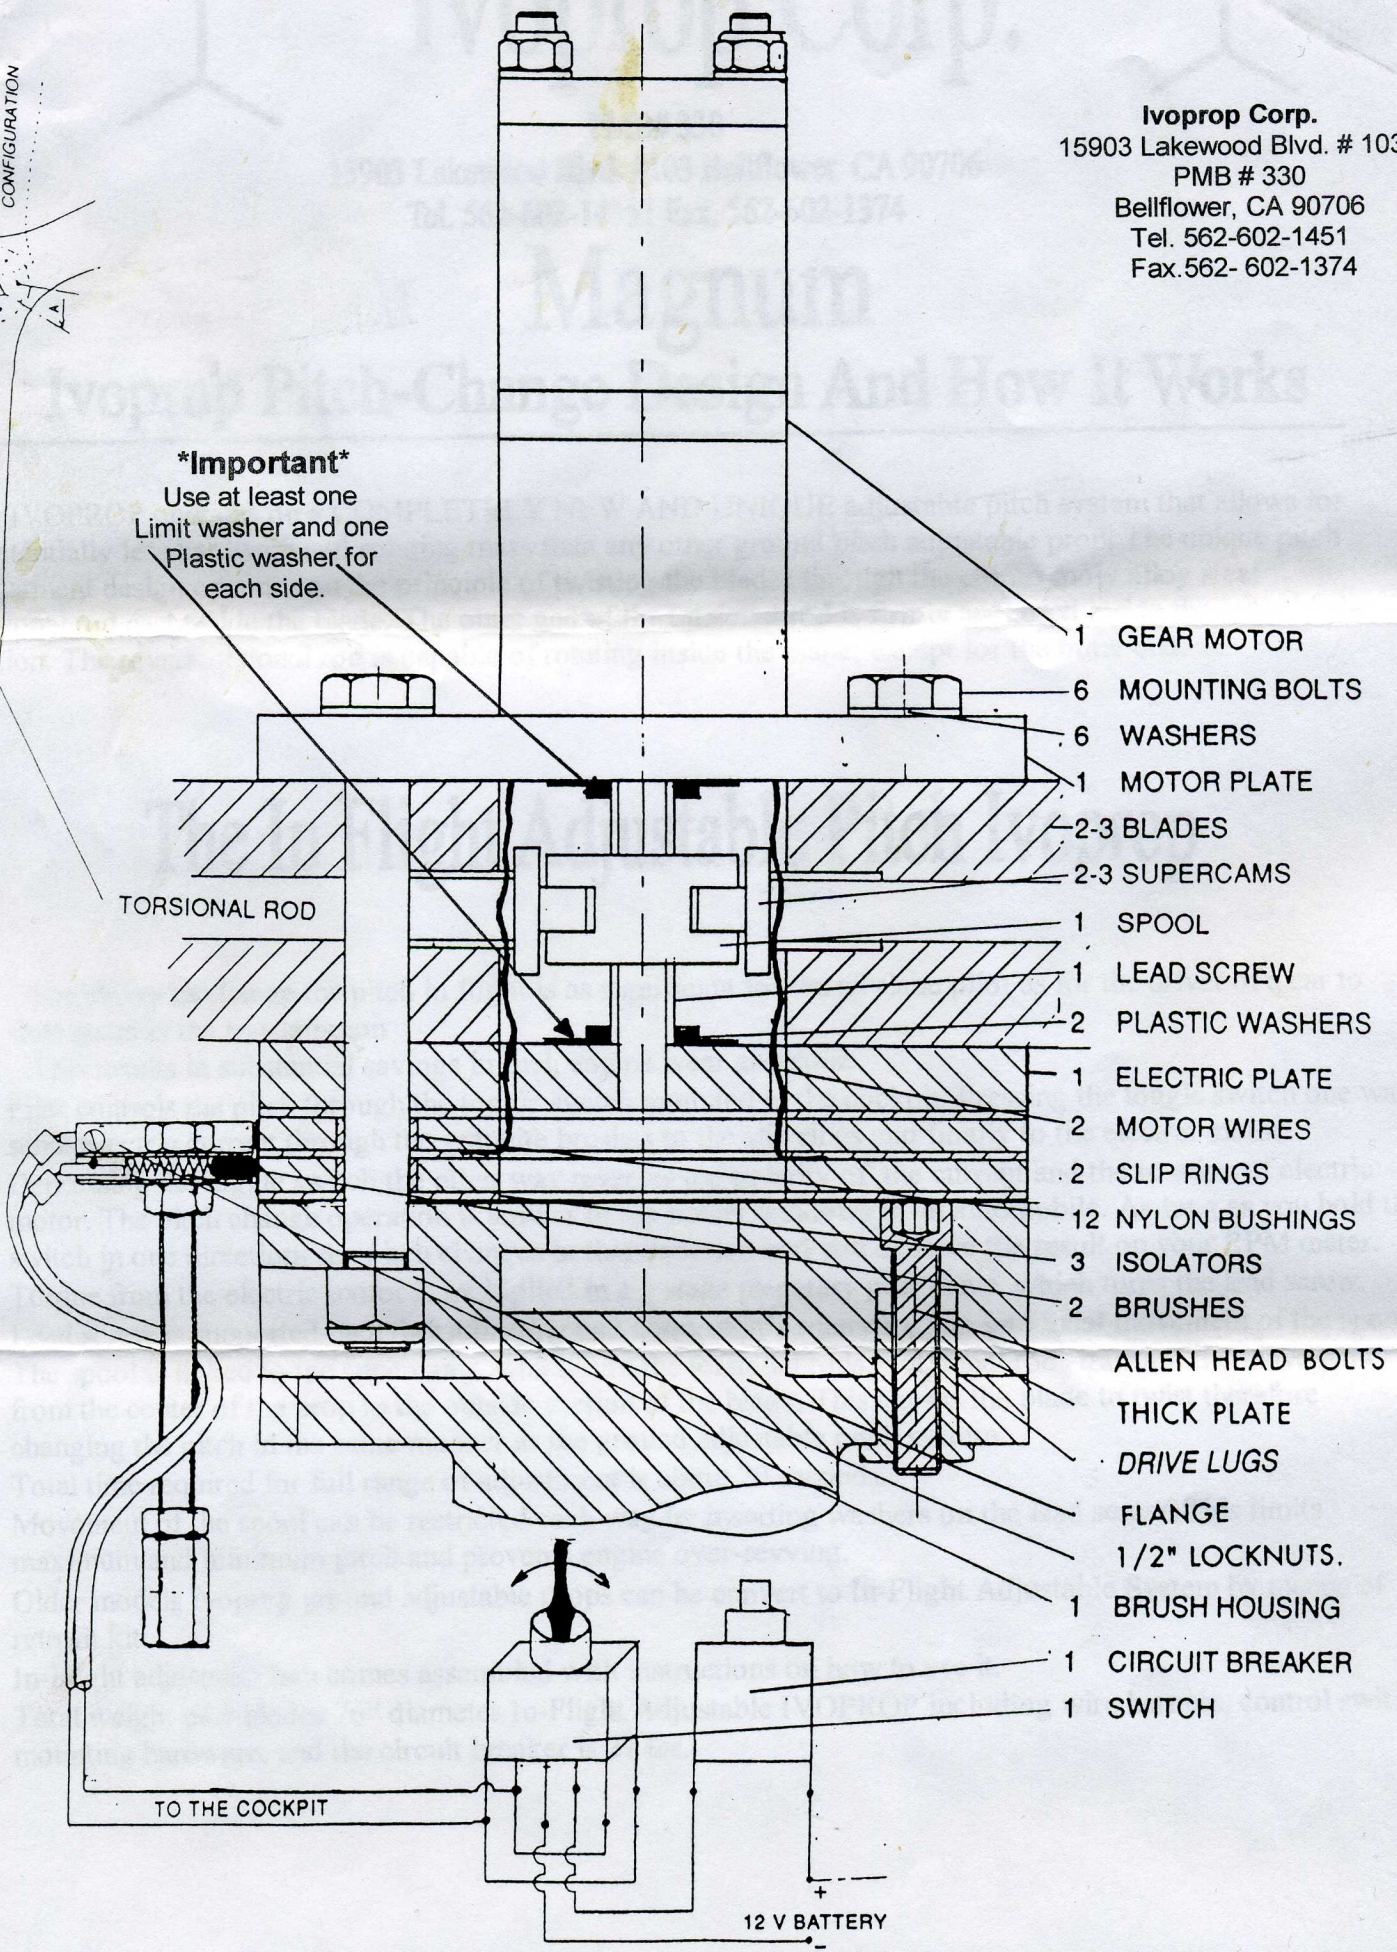

# In-Flight Adjustable Pitch Ivoprop MAGNUM

**Ivoprop Corp.**  
 15903 Lakewood Blvd. # 103  
 PMB # 330  
 Bellflower, CA 90706  
 Tel. 562-602-1451  
 Fax. 562- 602-1374

**\*Important\***  
 Use at least one  
 Limit washer and one  
 Plastic washer for  
 each side.

- 1 GEAR MOTOR
- 6 MOUNTING BOLTS
- 6 WASHERS
- 1 MOTOR PLATE
- 2-3 BLADES
- 2-3 SUPERCAMS
- 1 SPOOL
- 1 LEAD SCREW
- 2 PLASTIC WASHERS
- 1 ELECTRIC PLATE
- 2 MOTOR WIRES
- 2 SLIP RINGS
- 12 NYLON BUSHINGS
- 3 ISOLATORS
- 2 BRUSHES
- ALLEN HEAD BOLTS
- THICK PLATE
- DRIVE LUGS
- FLANGE
- 1/2" LOCKNUTS.
- 1 BRUSH HOUSING
- 1 CIRCUIT BREAKER
- 1 SWITCH