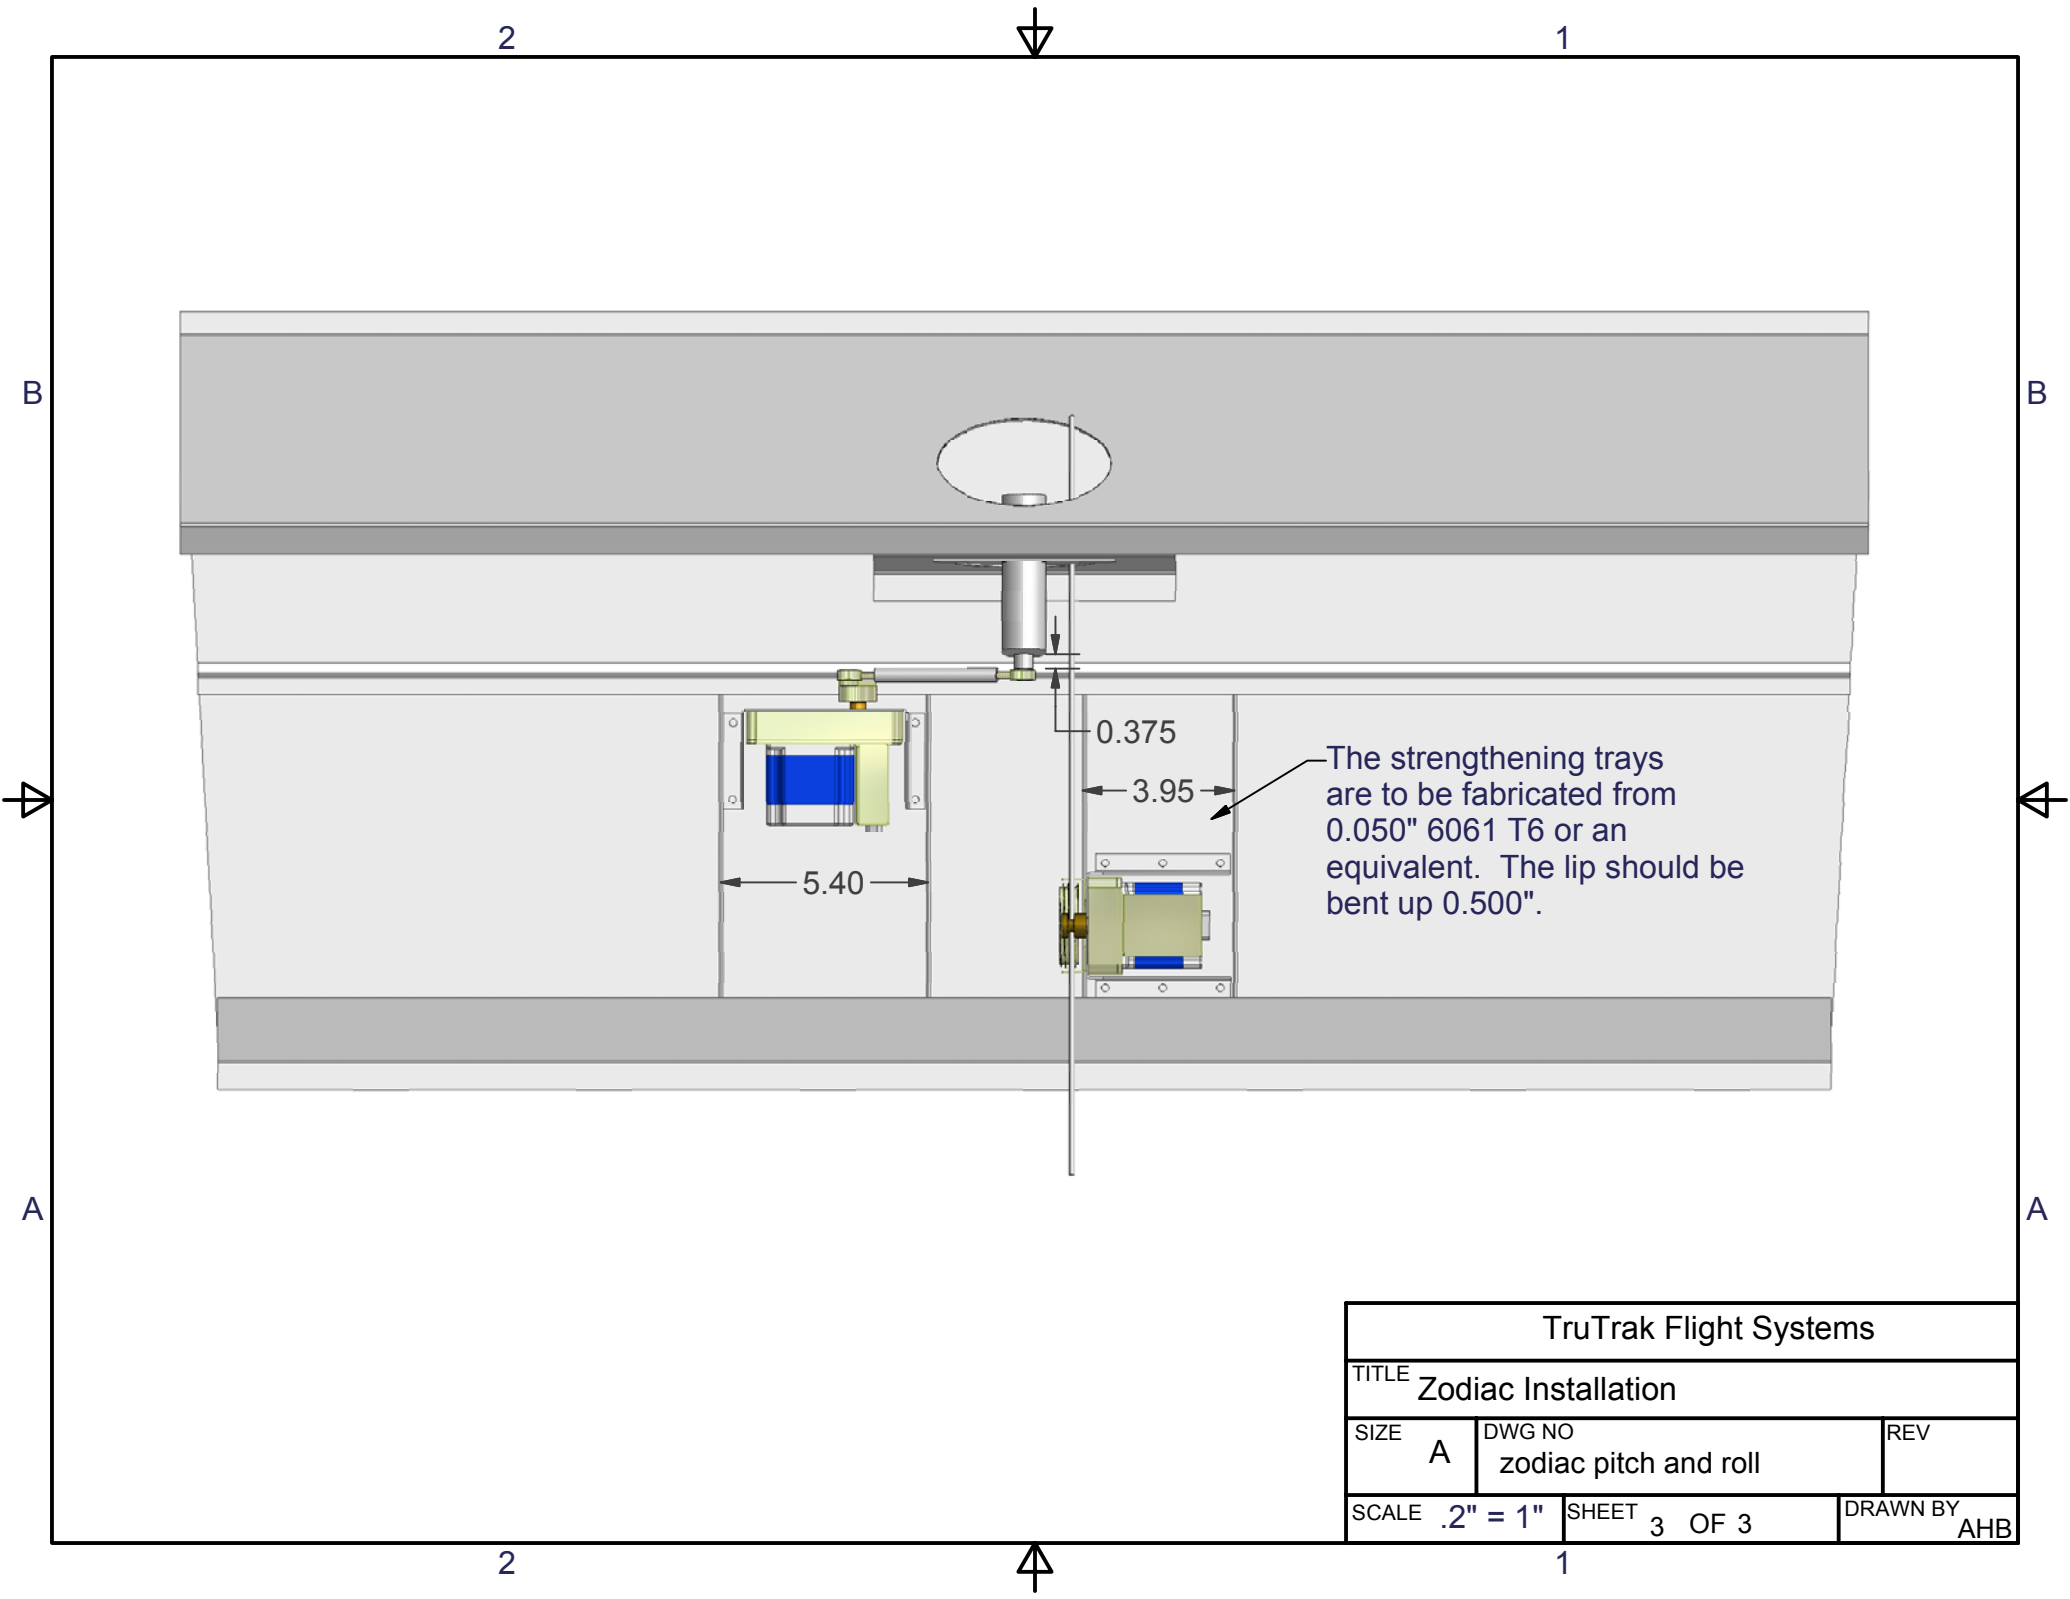

TruTrak Flight Systems		
TITLE <b>Zodiac Installation</b>		
SIZE <b>A</b>	DWG NO <b>zodiac pitch and roll</b>	REV
SCALE	SHEET <b>1</b> OF 3	DRAWN BY <b>AHB</b>

TruTrak Flight Systems			
TITLE Zodiac Installation			
SIZE A	DWG NO zodiac pitch and roll	REV	
SCALE .5" = 1"	SHEET 2 OF 3	DRAWN BY AHB	

TruTrak Flight Systems			
TITLE Zodiac Installation			
SIZE A	DWG NO zodiac pitch and roll	REV	
SCALE .2" = 1"	SHEET 3 OF 3	DRAWN BY AHB	