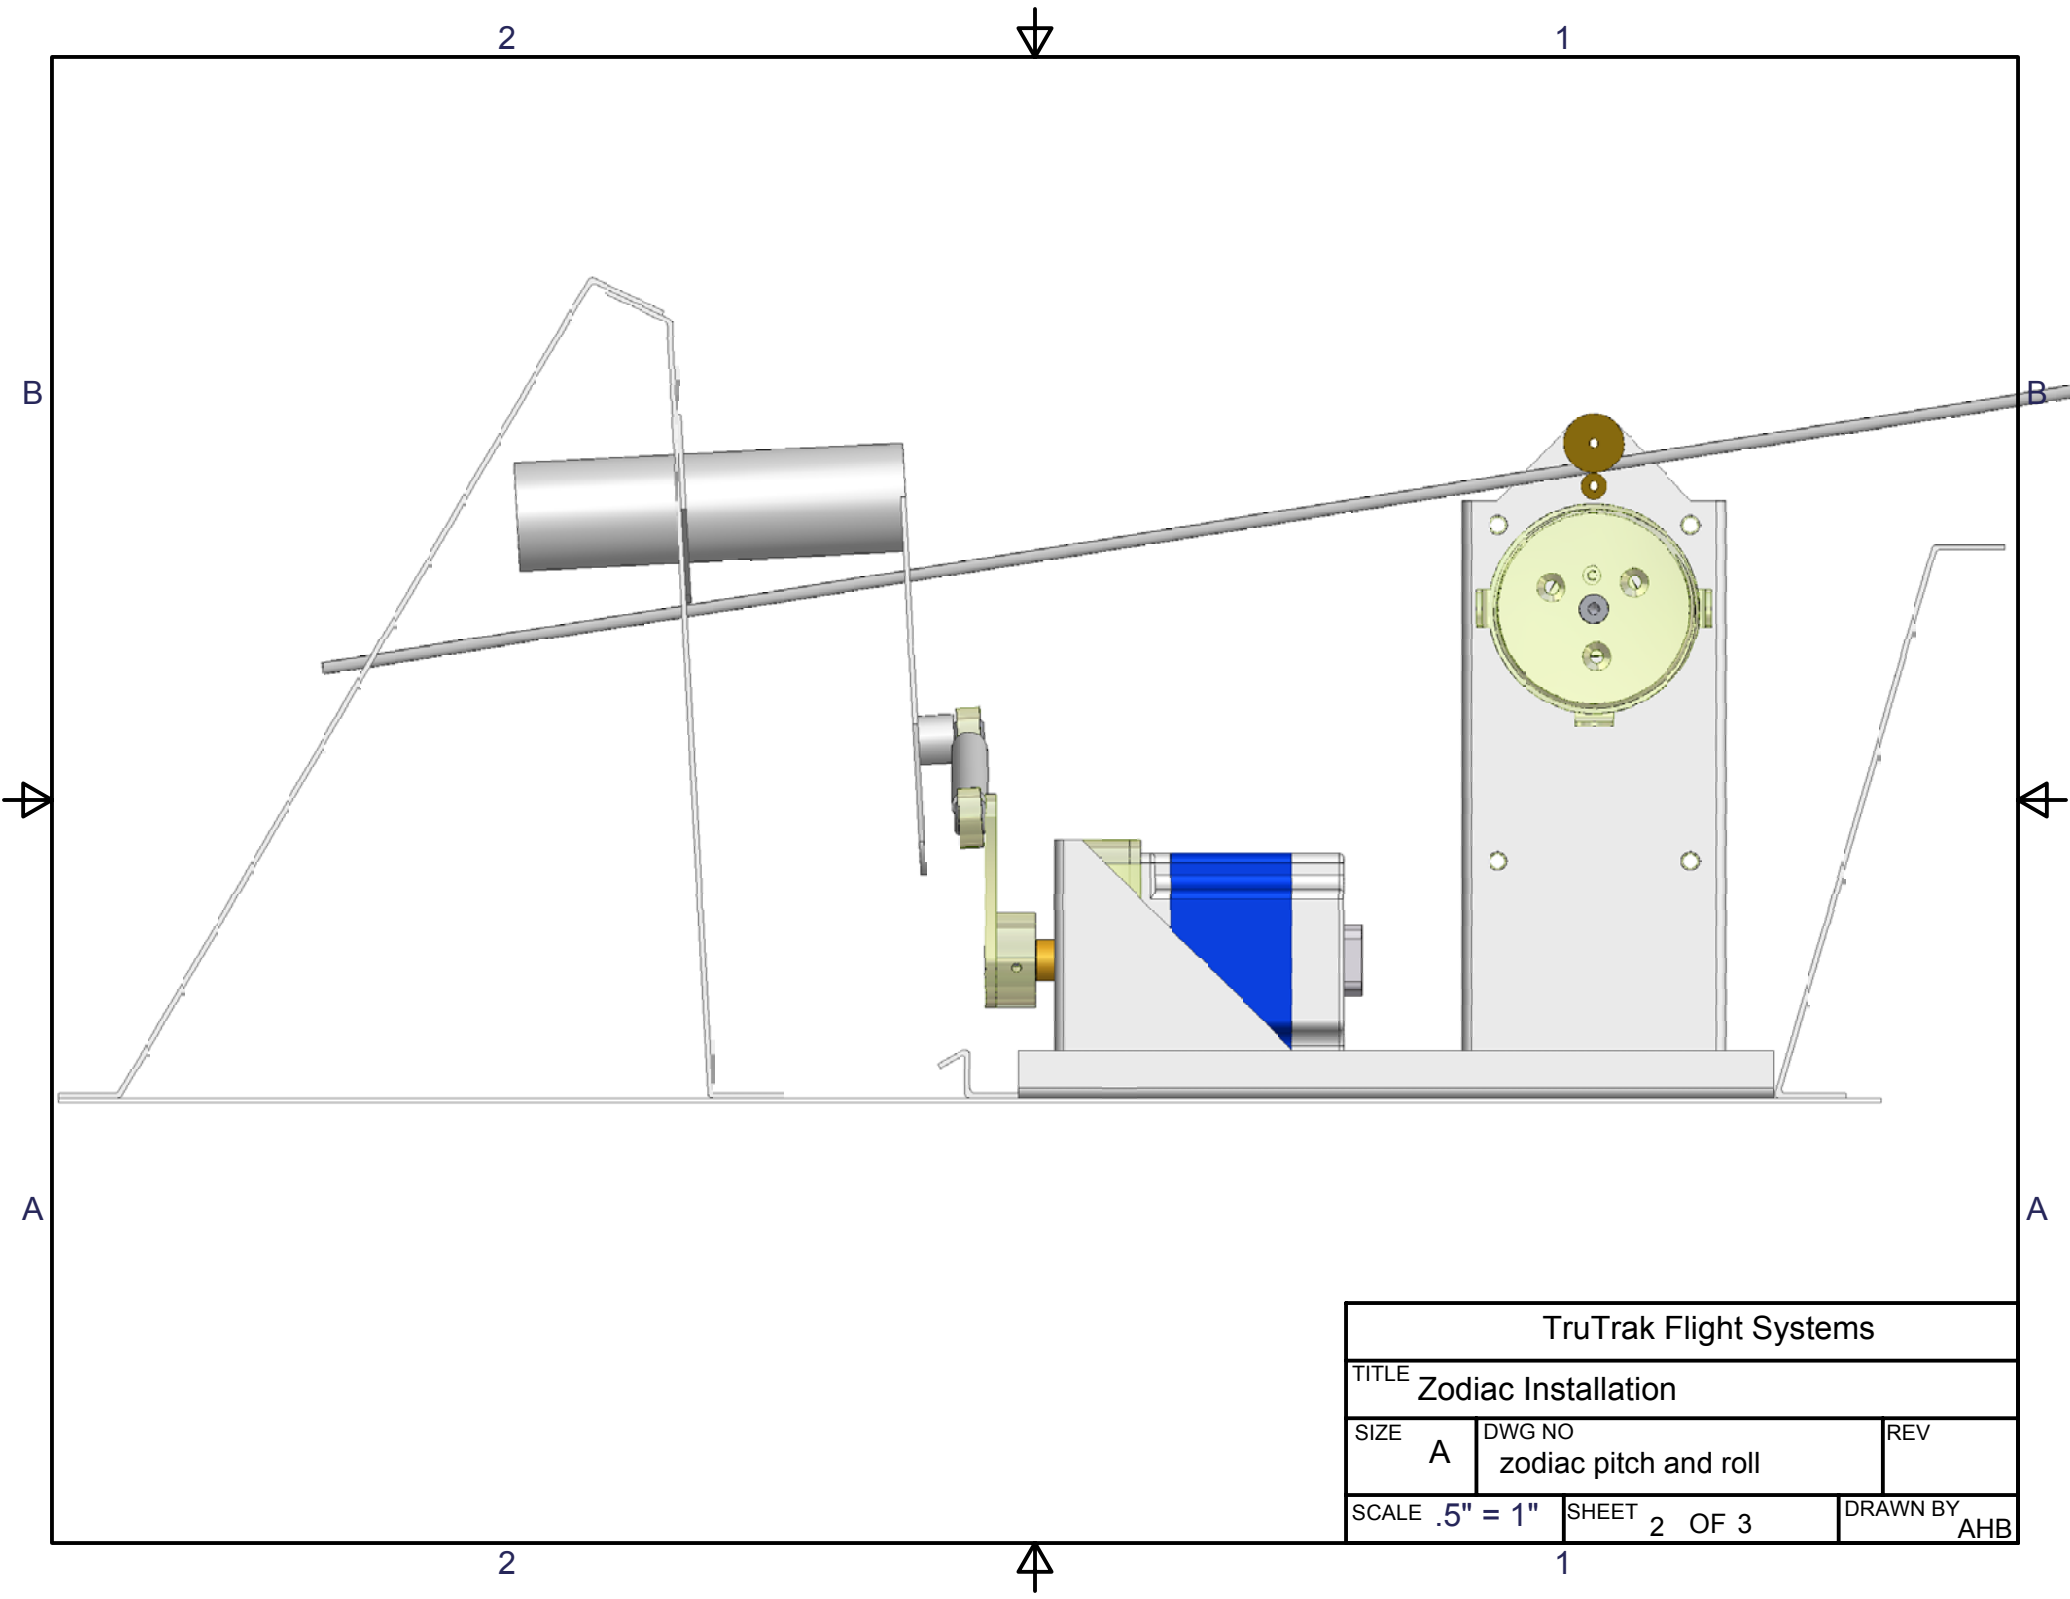

TruTrak Flight Systems		
TITLE <b>Zodiac Installation</b>		
SIZE <b>A</b>	DWG NO <b>zodiac pitch and roll</b>	REV
SCALE	SHEET <b>1</b> OF 3	DRAWN BY <b>AHB</b>

TruTrak Flight Systems			
TITLE Zodiac Installation			
SIZE A	DWG NO zodiac pitch and roll	REV	
SCALE .5" = 1"	SHEET 2 OF 3	DRAWN BY AHB	

TruTrak Flight Systems			
TITLE Zodiac Installation			
SIZE A	DWG NO zodiac pitch and roll	REV	
SCALE .2" = 1"	SHEET 3 OF 3	DRAWN BY AHB	